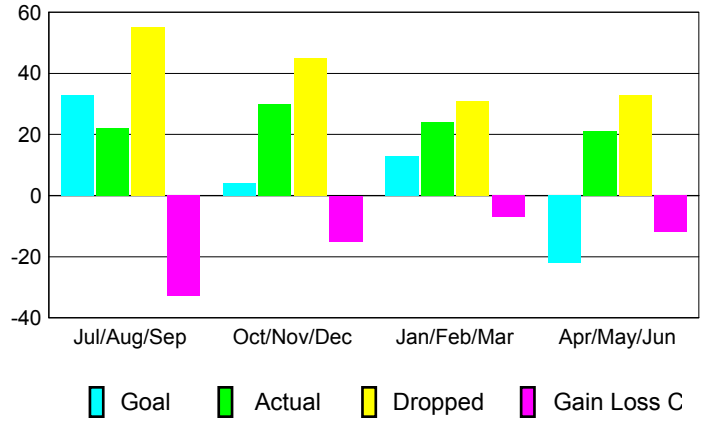

Membership Results 2012-2013
Goal, New, Dropped, Gain/Loss